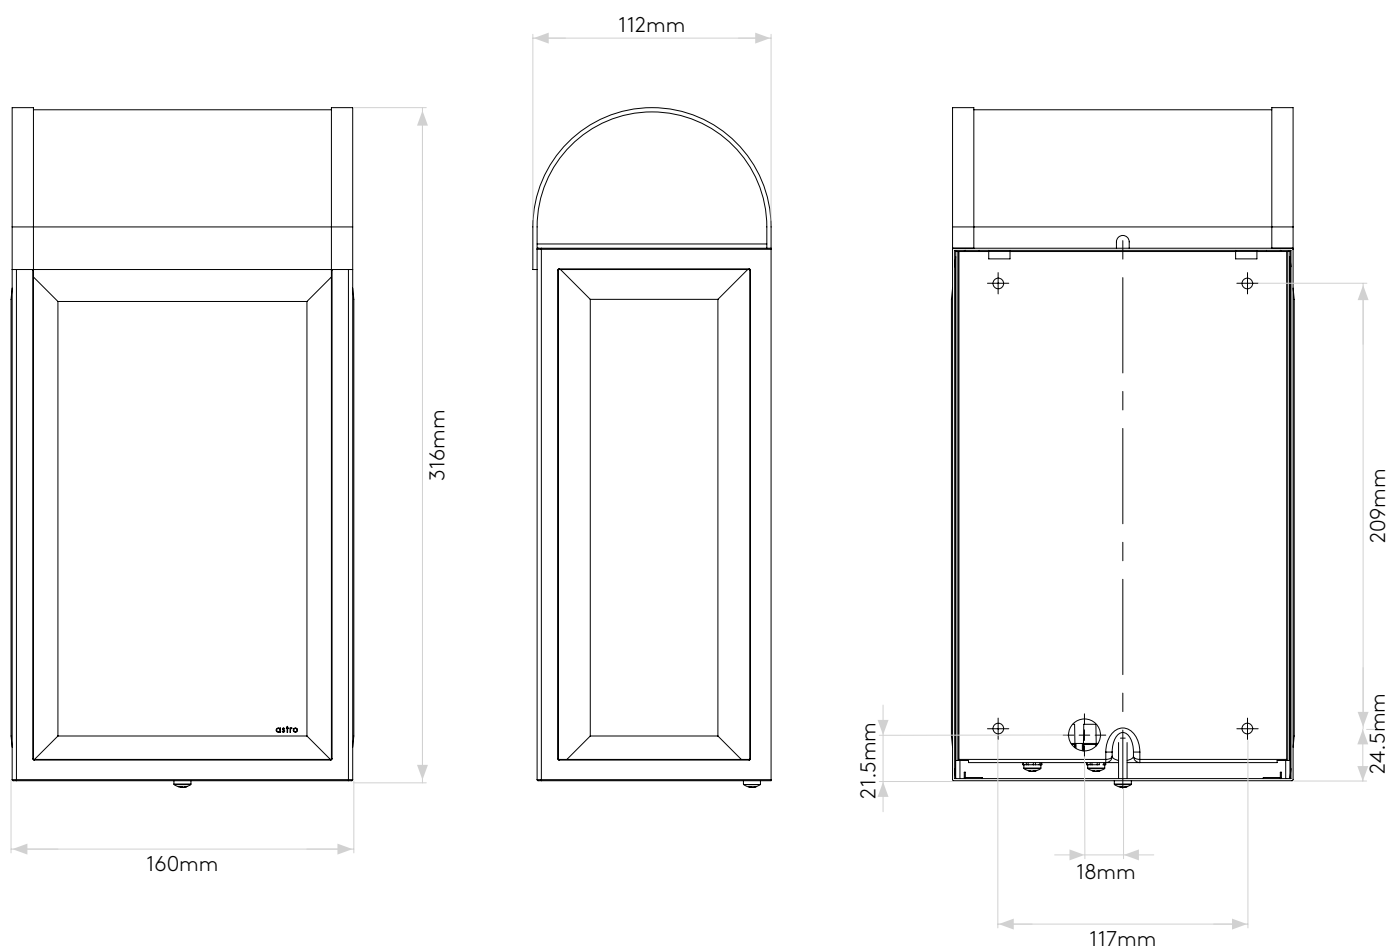

PRODUCT ELEVATIONS

Please note that some dimensions may vary slightly due to manufacturing tolerances, this includes cable entry and fixing holes

Veillez noter que certaines dimensions peuvent varier légèrement en raison des tolérances de fabrication, y compris l'entrée de câble et les trous de fixation.

Bitte beachten Sie, dass die Maße Fertigungstoleranzen unterliegen und daher in geringem Umfang von der angegebenen Größe abweichen können. Dies gilt auch für Kabeleingänge und Befestigungslöcher.

Si prega notare che possono esserci piccole variazioni in alcune dimensioni dovute alle tolleranze di produzione, queste includono l'ingresso del cavo e i fori di fissaggio.